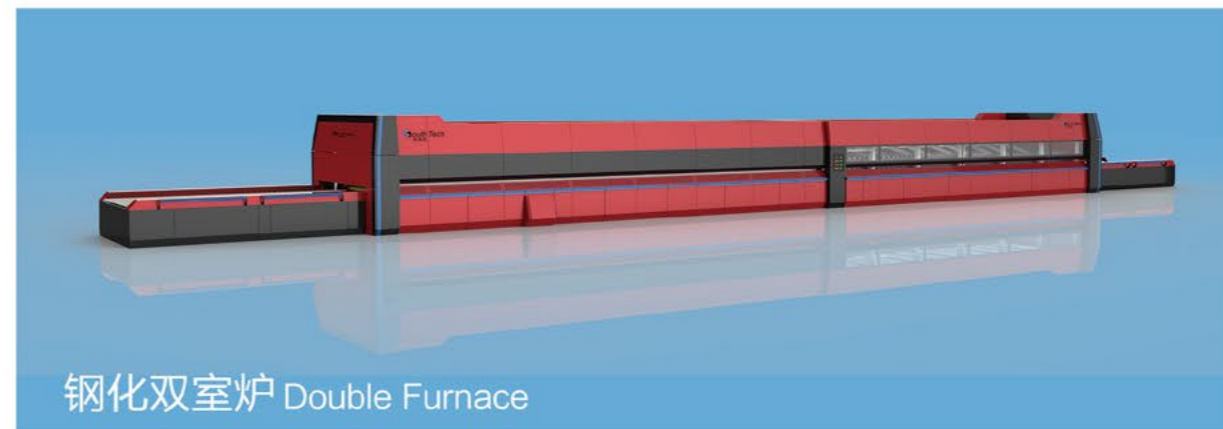

Welcome to visit Lantin!

最先进的设备 最精良的工艺

MOST ADVANCED EQUIPMENT
BEST QUALITY PROCESSING

切割机
BOTTERO Cutting Machine

钢化炉
Glasron Tempering Machine

钢化双室炉 Double Furnace

摩擦测试机
Friction Testing Machine

盐雾测试机
Salt Spray Testing Machine