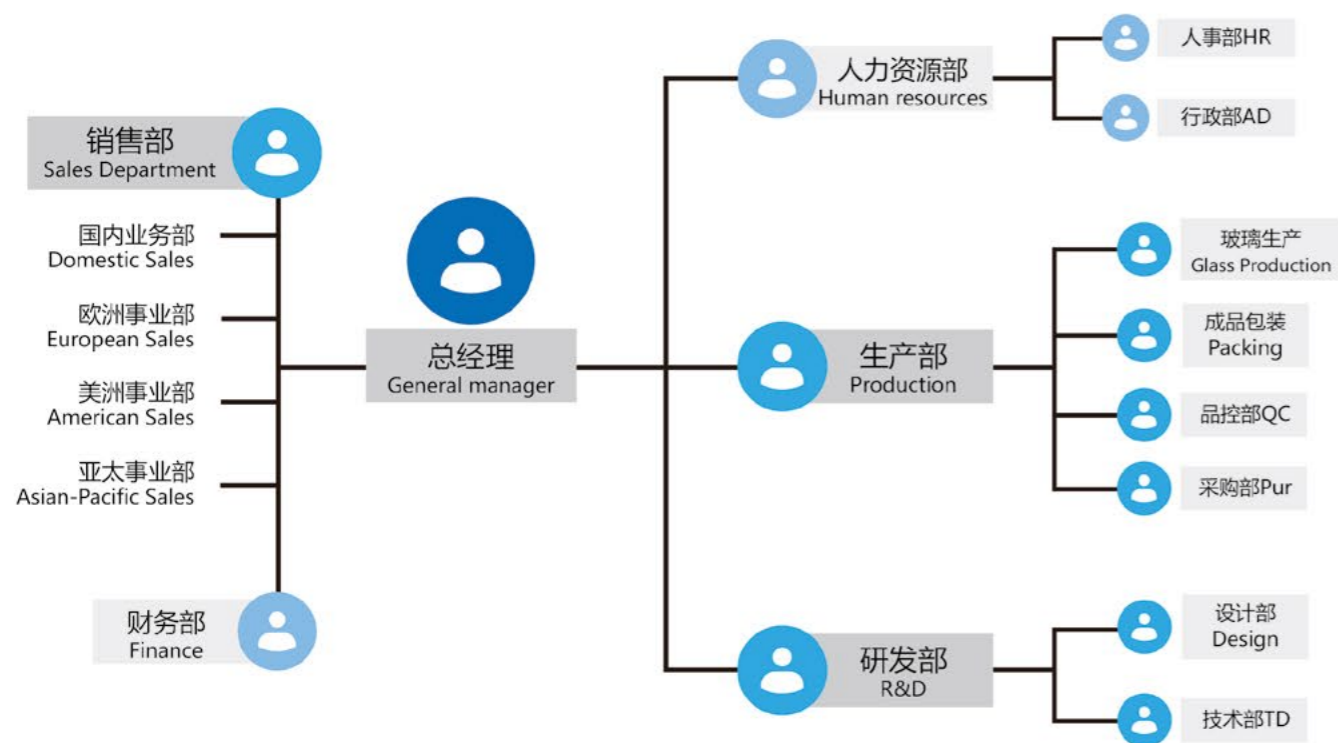

兰廷卫浴 超越标准 成就无限

STABLE OPERATION EFFECTIVE COMMUNICATION
PROFESSIONAL SOLUTION & INNOVATION

目录

CONTENTS

滑动式淋浴房 SLIDING SHOWER ENCLOSURES	01
推拉式淋浴房 SWING SHOWER ENCLOSURES	13
步入式淋浴房 WALK-IN SHOWER ENCLOSURES	24
浴缸式淋浴屏 BATH SCREENS	25
玻璃及五金件系列 GLASS AND HARDWARE	29
其他 OTHERS	32